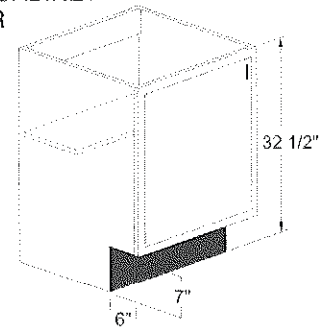

UNIVERSAL ACCESS CABINETS 32-1/2" High 24" DEEP — All single door base cabinets are shipped hinged left.

UNIVERSAL ACCESS BASE CABINET
SINGLE DRAWER
SINGLE DOOR

- UA12
- UA15
- UA18
- UA21
- UA24

1 Drawer

UNIVERSAL ACCESS BASE CABINET
SINGLE DRAWER
BUTT DOORS

- UA27D
- UA30D *H*S

1 Drawer

UNIVERSAL ACCESS BASE CABINET
DOUBLE DRAWER
DOUBLE DOOR

- UA30 *S*H
- UA36
- UA42

2 Drawers

UNIVERSAL ACCESS BASE CABINET
SINGLE FULL HEIGHT DOOR

- UAFH24

1 Adjustable shelf

UNIVERSAL ACCESS BASE CABINET
FULL HEIGHT BUTT DOORS

- UAFH30D *H*S

1 Adjustable shelf

UNIVERSAL ACCESS BASE CABINET
THREE DRAWERS

- UA3D12
- UA3D15
- UA3D18
- UA3D21
- UA3D24

3 Drawers