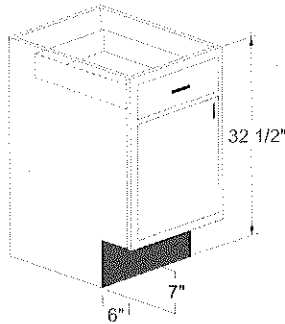

UNIVERSAL ACCESS CABINETS 32-1/2" High 24" DEEP — All single door base cabinets are shipped hinged left.

UNIVERSAL ACCESS BASE CABINET
SINGLE DRAWER
SINGLE DOOR

- UA12
- UA15
- UA18
- UA21
- UA24

1 Drawer

UNIVERSAL ACCESS BASE CABINET
SINGLE DRAWER
BUTT DOORS

- UA27D
- UA30D *H*S

1 Drawer

UNIVERSAL ACCESS BASE CABINET
DOUBLE DRAWER
DOUBLE DOOR

- UA30 *S*H
- UA36
- UA42

2 Drawers

UNIVERSAL ACCESS BASE CABINET
SINGLE FULL HEIGHT DOOR

- UAFH24

1 Adjustable shelf

UNIVERSAL ACCESS BASE CABINET
FULL HEIGHT BUTT DOORS

- UAFH30D *H*S

1 Adjustable shelf

UNIVERSAL ACCESS BASE CABINET
THREE DRAWERS

- UA3D12
- UA3D15
- UA3D18
- UA3D21
- UA3D24

3 Drawers