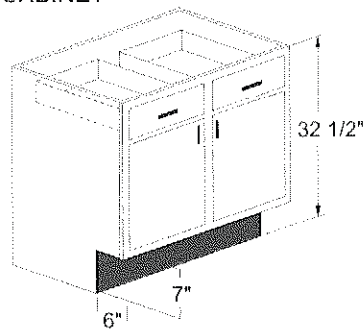

UNIVERSAL ACCESS CABINETS 32-1/2" High 24" DEEP — All single door base cabinets are shipped hinged left.

UNIVERSAL ACCESS BASE CABINET
SINGLE DRAWER
SINGLE DOOR

- UA12
- UA15
- UA18
- UA21
- UA24

1 Drawer

UNIVERSAL ACCESS BASE CABINET
SINGLE DRAWER
BUTT DOORS

- UA27D
- UA30D *H*S

1 Drawer

UNIVERSAL ACCESS BASE CABINET
DOUBLE DRAWER
DOUBLE DOOR

- UA30 *S*H
- UA36
- UA42

2 Drawers

UNIVERSAL ACCESS BASE CABINET
SINGLE FULL HEIGHT DOOR

- UAFH24

1 Adjustable shelf

UNIVERSAL ACCESS BASE CABINET
FULL HEIGHT BUTT DOORS

- UAFH30D *H*S

1 Adjustable shelf

UNIVERSAL ACCESS BASE CABINET
THREE DRAWERS

- UA3D12
- UA3D15
- UA3D18
- UA3D21
- UA3D24

3 Drawers