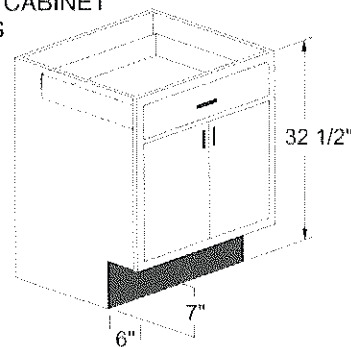

UNIVERSAL ACCESS CABINETS 32-1/2" High 24" DEEP — All single door base cabinets are shipped hinged left.

UNIVERSAL ACCESS BASE CABINET
SINGLE DRAWER
SINGLE DOOR

- UA12
- UA15
- UA18
- UA21
- UA24

1 Drawer

UNIVERSAL ACCESS BASE CABINET
SINGLE DRAWER
BUTT DOORS

- UA27D
- UA30D *H*S

1 Drawer

UNIVERSAL ACCESS BASE CABINET
DOUBLE DRAWER
DOUBLE DOOR

- UA30 *S*H
- UA36
- UA42

2 Drawers

UNIVERSAL ACCESS BASE CABINET
SINGLE FULL HEIGHT DOOR

- UAFH24

1 Adjustable shelf

UNIVERSAL ACCESS BASE CABINET
FULL HEIGHT BUTT DOORS

- UAFH30D *H*S

1 Adjustable shelf

UNIVERSAL ACCESS BASE CABINET
THREE DRAWERS

- UA3D12
- UA3D15
- UA3D18
- UA3D21
- UA3D24

3 Drawers

UNIVERSAL ACCESS BASE CABINET
FULL HEIGHT BUTT DOORS

- UAFH30 *S*H
- UAFH33
- UAFH36

1 Adjustable shelf

UNIVERSAL ACCESS BASE CABINET
FULL HEIGHT DOUBLE DOORS

- UASF36AD

No toe kick included