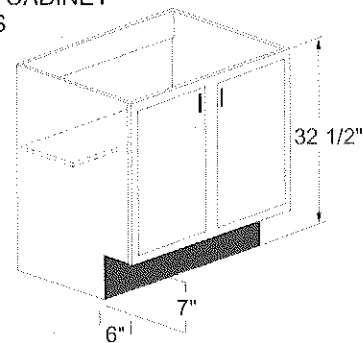

UNIVERSAL ACCESS CABINETS 32-1/2" High 24" DEEP — All single door base cabinets are shipped hinged left.

UNIVERSAL ACCESS BASE CABINET
SINGLE DRAWER
SINGLE DOOR

- UA12
- UA15
- UA18
- UA21
- UA24

1 Drawer

UNIVERSAL ACCESS BASE CABINET
SINGLE DRAWER
BUTT DOORS

- UA27D
- UA30D *H*S

1 Drawer

UNIVERSAL ACCESS BASE CABINET
DOUBLE DRAWER
DOUBLE DOOR

- UA30 *S*H
- UA36
- UA42

2 Drawers

UNIVERSAL ACCESS BASE CABINET
SINGLE FULL HEIGHT DOOR

- UAFH24

1 Adjustable shelf

UNIVERSAL ACCESS BASE CABINET
FULL HEIGHT BUTT DOORS

- UAFH30D *H*S

1 Adjustable shelf

UNIVERSAL ACCESS BASE CABINET
THREE DRAWERS

- UA3D12
- UA3D15
- UA3D18
- UA3D21
- UA3D24

3 Drawers

UNIVERSAL ACCESS BASE CABINET
FULL HEIGHT BUTT DOORS

- UAFH30 *S*H
- UAFH33
- UAFH36

1 Adjustable shelf

UNIVERSAL ACCESS BASE CABINET
FULL HEIGHT DOUBLE DOORS

- UASF36AD

No toe kick included