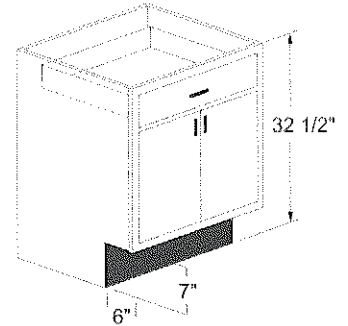

UNIVERSAL ACCESS CABINETS 32-1/2" High 24" DEEP — All single door base cabinets are shipped hinged left.

UNIVERSAL ACCESS BASE CABINET
SINGLE DRAWER
SINGLE DOOR

- UA12
- UA15
- UA18
- UA21
- UA24

1 Drawer

UNIVERSAL ACCESS BASE CABINET
SINGLE DRAWER
BUTT DOORS

- UA27D
- UA30D *H*S

1 Drawer

UNIVERSAL ACCESS BASE CABINET
DOUBLE DRAWER
DOUBLE DOOR

- UA30 *S*H
- UA36
- UA42

2 Drawers

UNIVERSAL ACCESS BASE CABINET
SINGLE FULL HEIGHT DOOR

- UAFH24

1 Adjustable shelf

UNIVERSAL ACCESS BASE CABINET
FULL HEIGHT BUTT DOORS

- UAFH30D *H*S

1 Adjustable shelf

UNIVERSAL ACCESS BASE CABINET
THREE DRAWERS

- UA3D12
- UA3D15
- UA3D18
- UA3D21
- UA3D24

3 Drawers